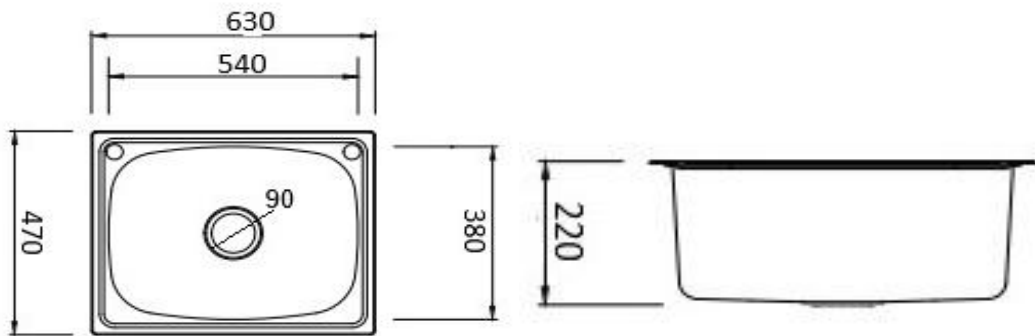

SS A26

LAVASSA 45L Laundry Tub

SPECIFICATIONS

CLEANING & MAINTENANCE:

All Sinks should be cleaned with mild detergent and water
All Products must be cleaned with a soft cloth with soapy water, avoid waxes, solvents, abrasives, acids and other chemical based cleaners
Warranty will be void if damages are caused by unsuitable cleaning products